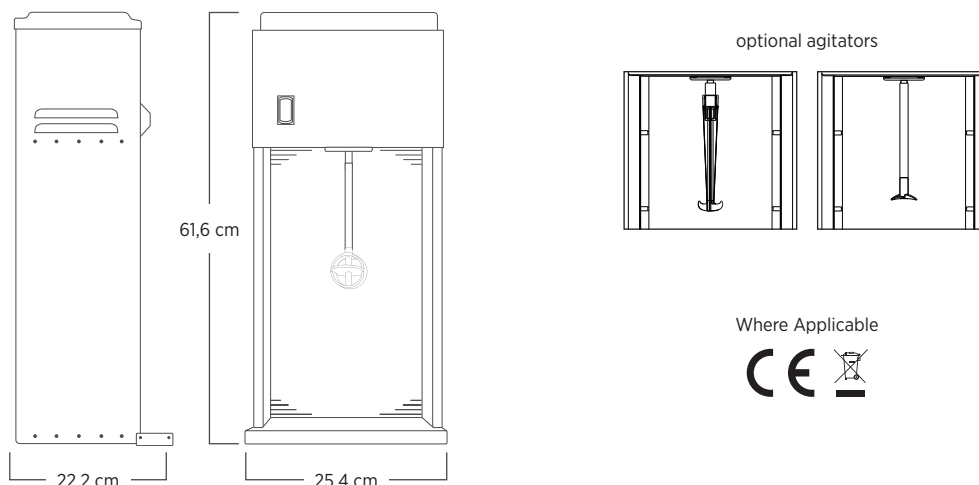

Includes Mix'n Machine with permanent soft ice cream agitator.

The Mix'n Machine is backed by a three-year warranty on motor base. For more complete warranty terms and conditions, please contact your authorized Vitamix distributor.

Wall mount unit available. Please contact a Vitamix representative to learn more about what models are available in your region.

Product Specifications

Motor	3440 RPM bare motor speed
Electrical	220-240 V, 50-60 Hz, 285-325 W
Net Weight	9,93 kg (11,33 kg with box)
Dimensions	61,6 x 25,4 x 22,2 cm (HxWxD)

Also Available

Mix'n Machine with 10 removable agitators

Mix'n Machine with permanent hard ice cream agitator

Not all products are offered in all countries. Products and item numbers may differ in your local market. Please contact your Vitamix Account Representative for product availability and item details.

Contact Information

Commercial Sales

Mon - Fri 8am-6pm (EST)

+1 440.782.2450

commercial@vitamix.com

Technical Support

Mon - Fri 8am-6pm (EST)

+1 440.782.2450

commercialts@vitamix.com

vitamix.com

For more information, please contact an authorized Vitamix distributor, or Vitamix international customer service.